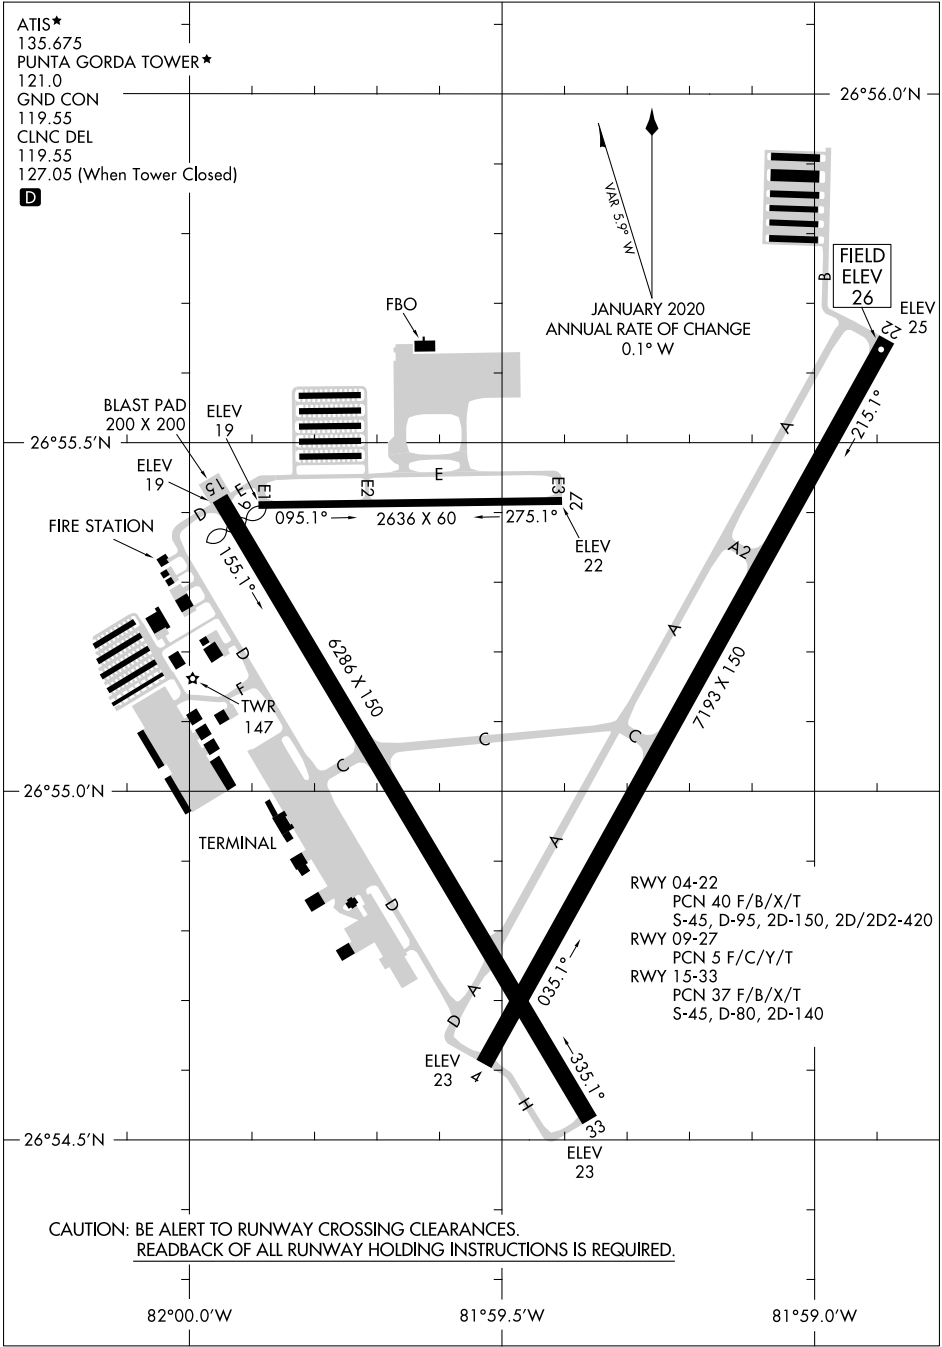

22363

AIRPORT DIAGRAM

AL-6178 (FAA)

PUNTA GORDA (PGD)
PUNTA GORDA, FLORIDA

ATIS★
 135.675
 PUNTA GORDA TOWER★
 121.0
 GND CON
 119.55
 CLNC DEL
 119.55
 127.05 (When Tower Closed)

SE-3, 23 FEB 2023 to 23 MAR 2023

SE-3, 23 FEB 2023 to 23 MAR 2023

CAUTION: BE ALERT TO RUNWAY CROSSING CLEARANCES.
 READBACK OF ALL RUNWAY HOLDING INSTRUCTIONS IS REQUIRED.

AIRPORT DIAGRAM

22363

PUNTA GORDA, FLORIDA
PUNTA GORDA (PGD)