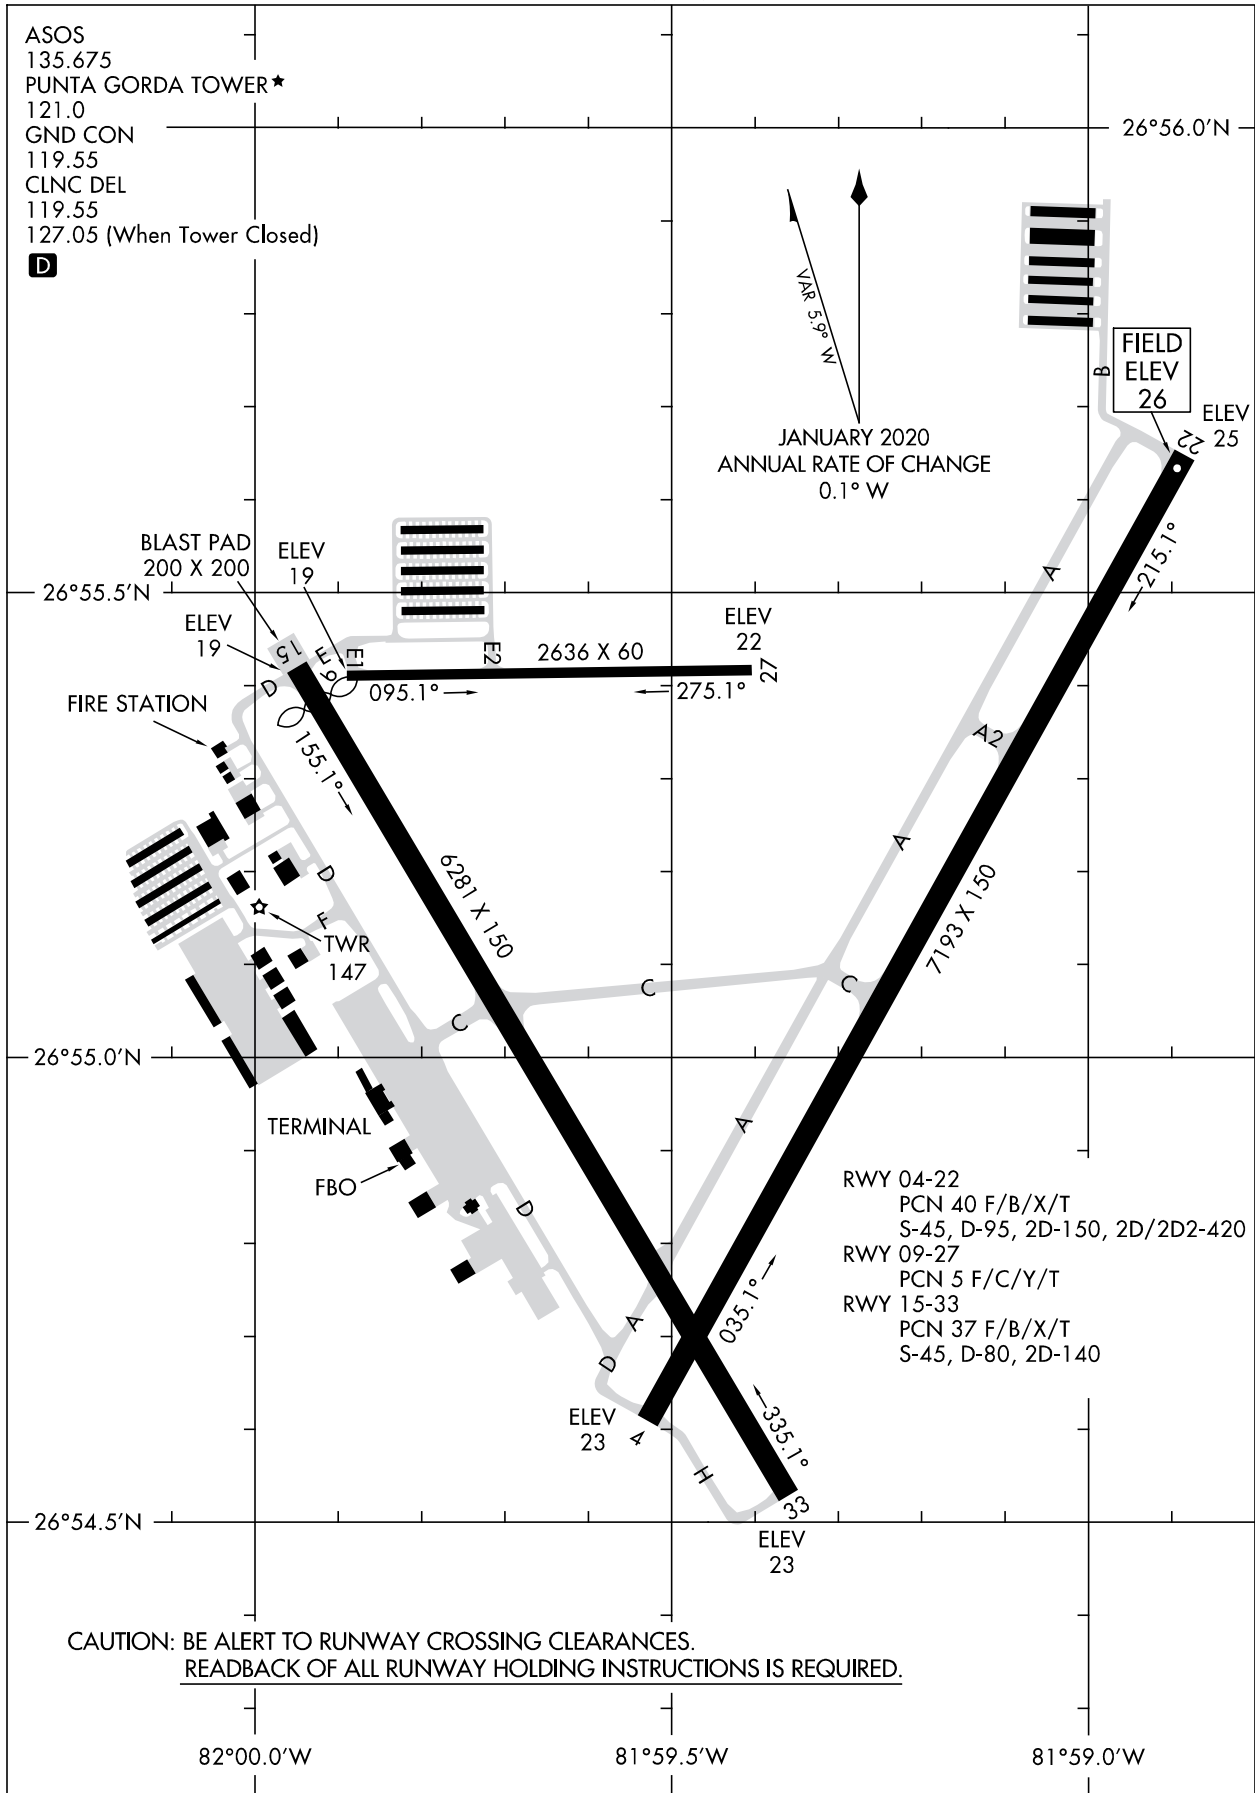

AIRPORT DIAGRAM

AL-6178 (FAA)

PUNTA GORDA (PGD)
PUNTA GORDA, FLORIDA

ASOS
135.675
PUNTA GORDA TOWER ★
121.0
GND CON
119.55
CLNC DEL
119.55
127.05 (When Tower Closed)

D

SE-3, 31 DEC 2020 to 25 FEB 2021

SE-3, 31 DEC 2020 to 25 FEB 2021

CAUTION: BE ALERT TO RUNWAY CROSSING CLEARANCES.
READBACK OF ALL RUNWAY HOLDING INSTRUCTIONS IS REQUIRED.

AIRPORT DIAGRAM

PUNTA GORDA, FLORIDA
PUNTA GORDA (PGD)